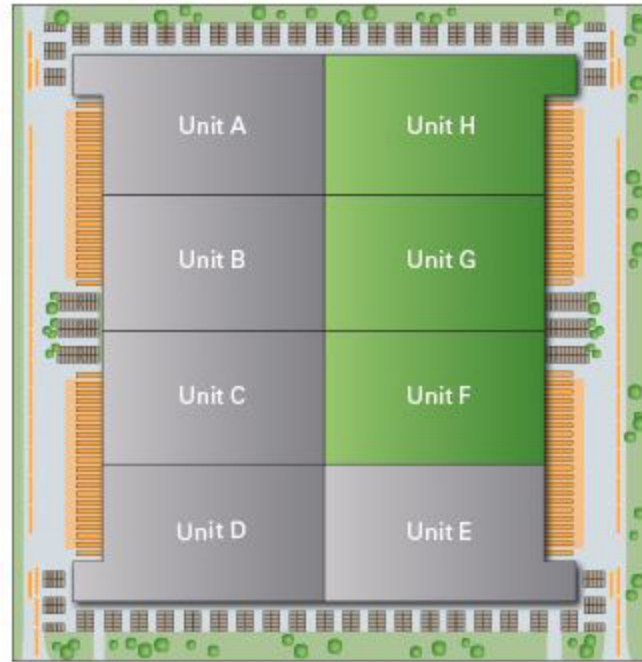

Prologis Park Tilburg Distribution Center 4

	Unit A	Unit B	Unit C	Unit D	Unit E	Unit F	Unit G	Unit H	TOTAL
Warehouse	10,926 m ²	10,926 m ²	10,926 m ²	10,926 m ²	10,926 m ²	10,926 m ²	10,926 m ²	10,926 m ²	87,408 m ²
Mezzanine (optional)	1,210 m ²	1,035 m ²	1,035 m ²	1,210 m ²	1,210 m ²	1,035 m ²	1,035 m ²	1,210 m ²	8,980 m ²
Office	744 m ²	175 m ²	175 m ²	744 m ²	744 m ²	175 m ²	175 m ²	744 m ²	3,676 m ²
Total	12,880 m²	12,136 m²	12,136 m²	12,880 m²	12,880 m²	12,138 m²	12,136 m²	12,880 m²	100,064 m²
Total available	LEASED	LEASED	LEASED	LEASED	LEASED	AVAILABLE	AVAILABLE	AVAILABLE	37,154 m²